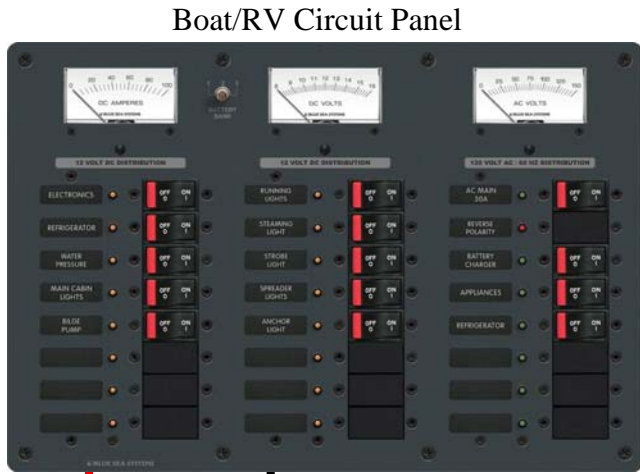

# FOUR WINDS Enterprises, Inc.

Wiring diagram for boats or RVs with an Amp Hour Meter System

Solar or Wind Source

Solar Controller

Negative Circuit Supply

Negative Buss Bar

Negative Solar

Note: There should be no other connections to the Negative battery terminals