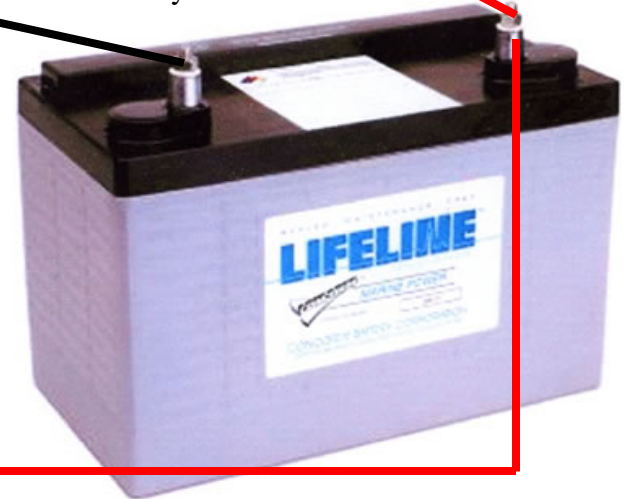

Negative Solar

Note: There should be no other connections to the Negative battery terminals

Positive Solar

Battery Bank